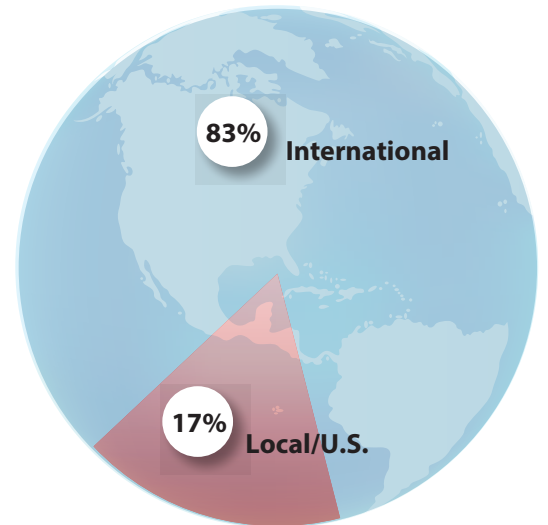

## Volunteers

2013: 3,796  
2014: 6,532

\*Our detailed financial reports are available online

\*KAH-Louisville works with trusted non-governmental organizations (NGO's) to ensure that every meal will benefit children and families in need.

International deliveries included: Dominican Republic, El Salvador, Guatemala, Haiti, Nicaragua, South Sudan, Swaziland, and Zambia

19 local organizations received KAH meals and distributed them to families throughout Kentucky and Southern Indiana