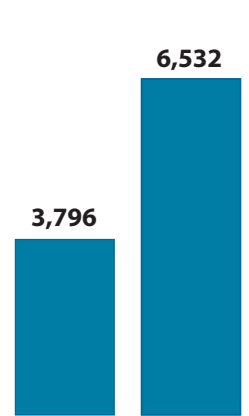

Volunteers

2013: 3,796
2014: 6,532